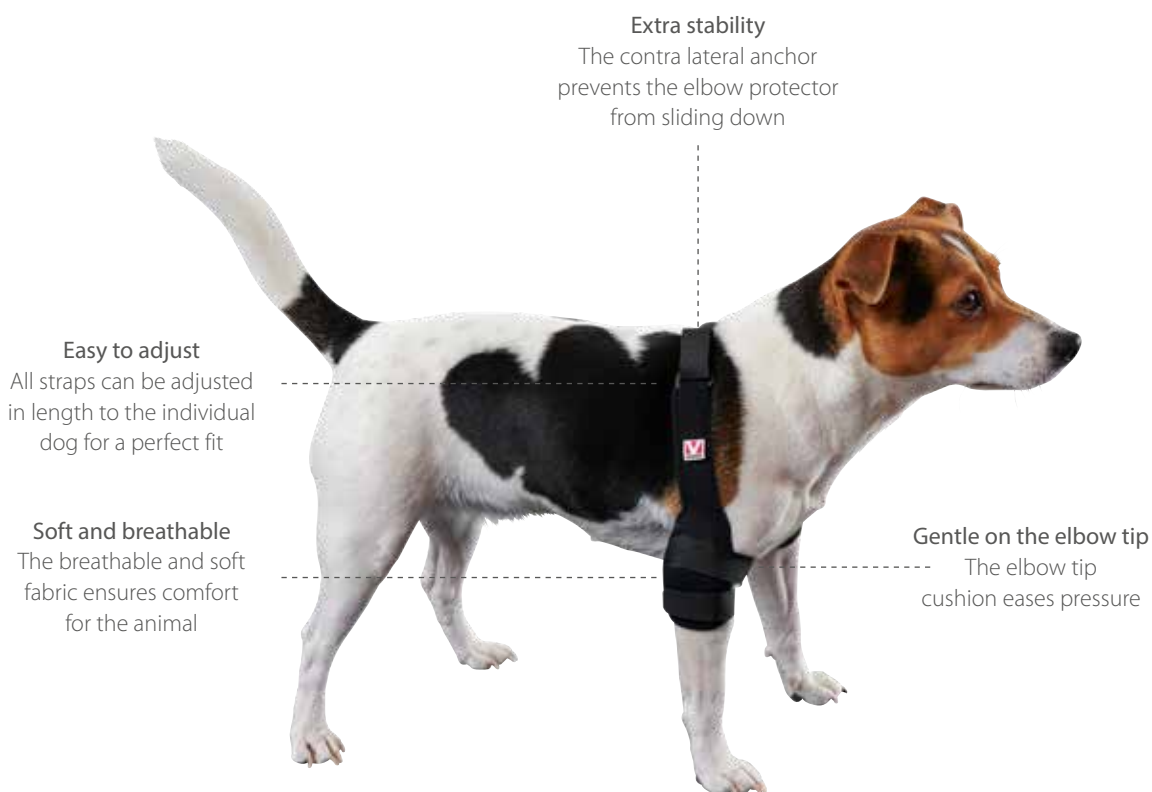

### Multi-directional Support

The flexible design offers support unilaterally and bilaterally. The left and right protectors can easily be combined for dogs with bilateral elbow problems.

### Eases Pressure

The elbow tip cushion is especially beneficial for larger, heavier breeds prone to hygromas or calluses. It also decreases pressure on the elbow tip in resting situations.

### Compression and Warming Support

Soft and warming support and compression for arthritis, elbow dysplasia and other conditions that result in sore or stiff elbow joints.

*Consult the treating veterinarian for post-surgery use.*

**The overall design ensures extra comfort to the patient**

The extra built-in features and soft fabric ensure that the dog is comfortable when wearing the KRUUSE Rehab Pro Elbow Protector in daily activities, on walks, and when resting.